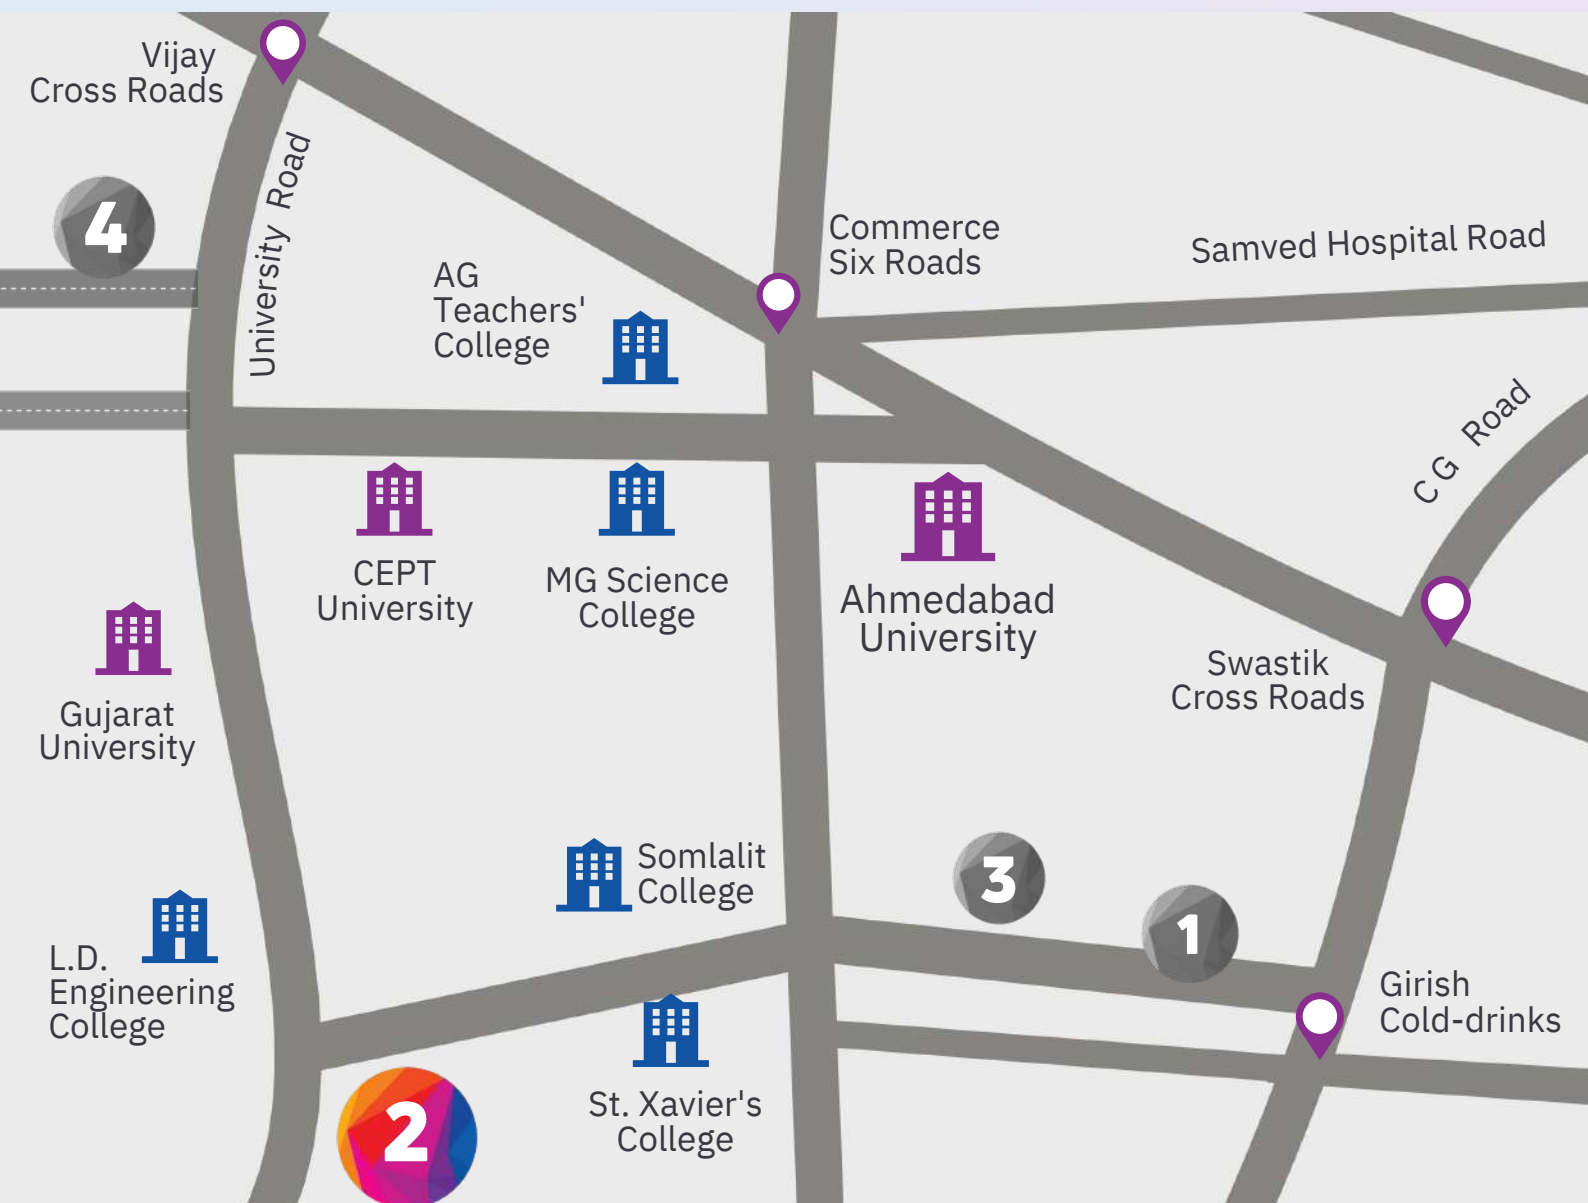

Ahmedabad
University

an awesome home
away from home
for BOYS

FLH 2 : Forest

Within 1 km radius of Ahmedabad University

Premium Single, Twin & Triple Sharing Facility : For Boys

Located in University Area :